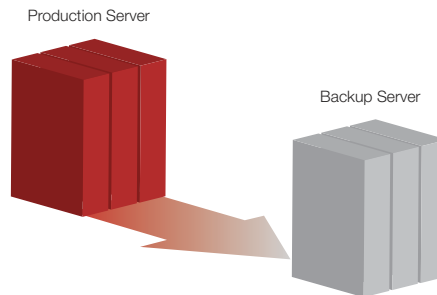

MIMIX IntelliStart™

IntelliStart is a first-of-its-kind HA innovation that plans, configures and deploys your MIMIX HA solution. *Set up and deploy in a snap without advanced IT skills.*

MIMIX AutoGuard™

MIMIX AutoGuard technology automatically seeks out and eliminates any issue that can affect HA integrity. *Manage your HA solution in only minutes a day.*

MIMIX Dynamic Apply™

MIMIX Dynamic Apply intelligently determines whether to use a multi-threaded apply process for some data and a direct apply process for other data. *Dramatically accelerate the speed, accuracy and efficiency of data replication.*

MIMIX CDP™

MIMIX CDP makes it possible for customers to quickly and easily recover data from any point in time. *Protect your business against accidental or malicious data corruption.*

MIMIX Switch Assistant™

Switch Assistant is the comprehensive and easy-to-use system for performing successful switches. *Rely on automated HA best practices for worry-free switches every time.*

What Can MIMIX HA Do for You?

MIMIX HA replicates your production environment to a backup server in real time with zero data loss. It supports any application environment and network topology, including intra-server replication, two- and three-tiered ERP environments, bi-directional replication and cascading replication.

With a "switch-ready" MIMIX HA environment you can do more to protect your business.

- Boost productivity and accelerate your business processes.
- Ensure business continuity for your customers, partners and employees.
- Eliminate the IT costs and business consequences of system downtime.
- Perform maintenance, upgrades and test new applications with no interruptions to business operations.
- Easily comply with regulatory mandates for data protection and availability.
- Achieve a rapid return on investment by recovering the time and expense lost to downtime.

"Our MIMIX solution has helped us bring in more business and retain our biggest customers with minimal increases in IT staff. In fact, MIMIX paid for itself in only 30 days."

– Southwest Motor Transport

"We've relied on MIMIX for over ten years to keep planned downtime to just a few minutes a month and meet our disaster recovery requirements."

– Crown Americas LLC

"There's zero tolerance for downtime here—our computers help save lives and support critical medical research. MIMIX helps us provide 24/7/365 system availability."

– Puget Sound Blood Center

For additional information:
08445 611 342
+44(0)161 776 4221
info@visionsolutions.com
visionsolutions.com