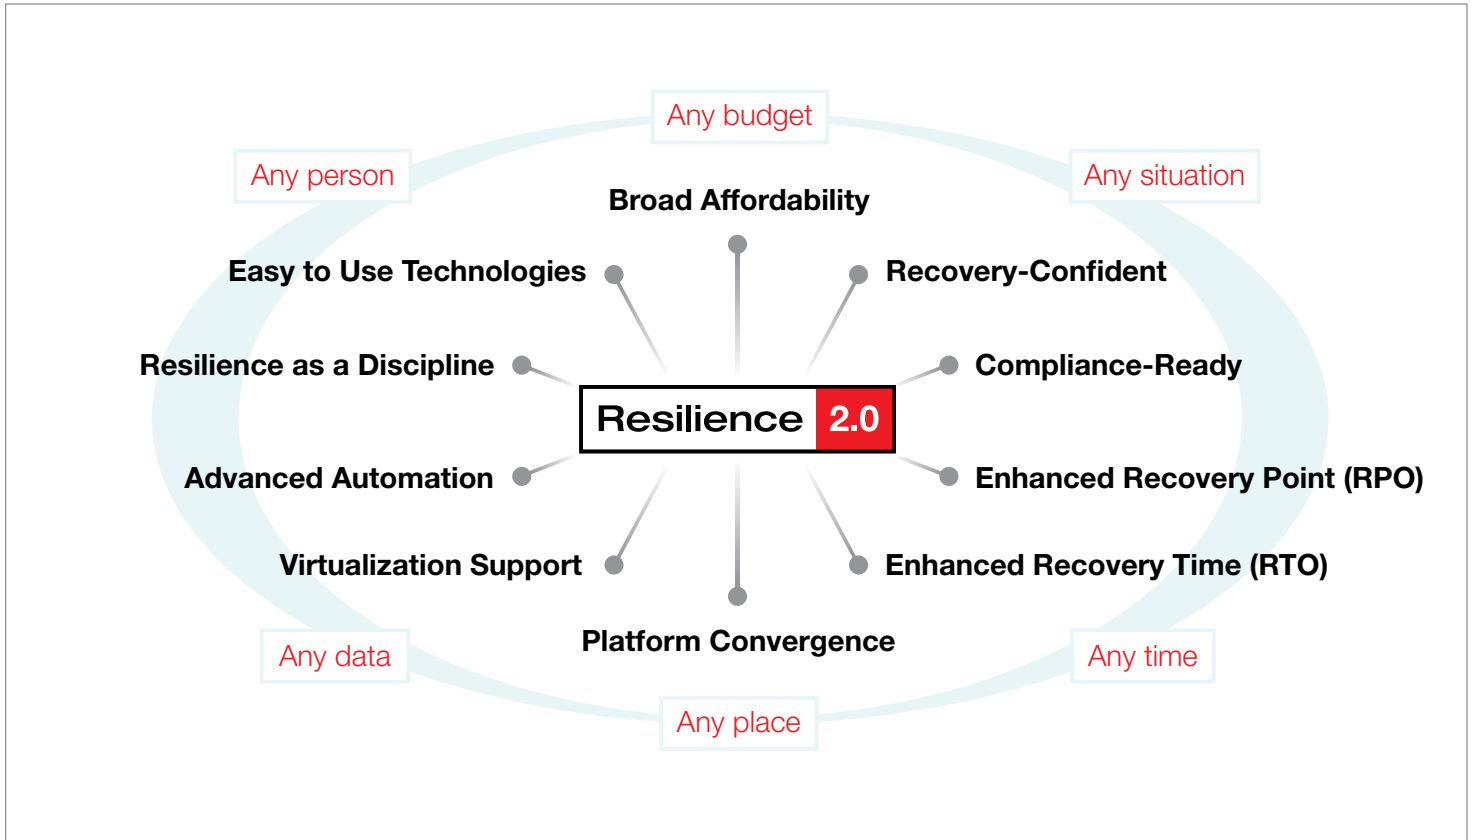

# Vision Solutions. Easy. Affordable. Innovative.

High Availability  
Disaster Recovery  
Systems Management  
Data Management

**Vision Solutions leads the IBM Power Systems market** with innovations in availability, recovery, and systems and data management technologies. Our solutions combine with numerous best practices, and the latest IBM technologies, to usher in a new era of IT resilience that we call Resilience 2.0.

### **What does Resilience 2.0 mean for you?**

**Any Budget.** New data resilience options exist for any size company.  
**Any Data.** All environments across IBM Power Systems are resilient.  
**Any Place.** There are no limits to protecting data at far-flung locations.  
**Any Situation.** Any planned or unplanned interruption is covered.  
**Any Person.** Resilience technologies are easily managed by any IT staff.  
**Any Time.** All recovery-time and recovery-point objectives are achievable.

## Ensure Nonstop, Resilient Business Operations

**Vision high availability (HA)** solutions deliver nonstop business continuity, boost productivity and accelerate business processes. Innovative, easy to use switching and replication solutions eliminate costly IT downtime.

## Protect Critical Data, Recover Faster

**Vision disaster recovery (DR)** solutions protect critical information and recover lost data in a fraction of the time and effort of traditional tape backup solutions. Affordable, automated solutions deliver the power of continuous data protection and the flexibility of in-house or hosted recovery options.